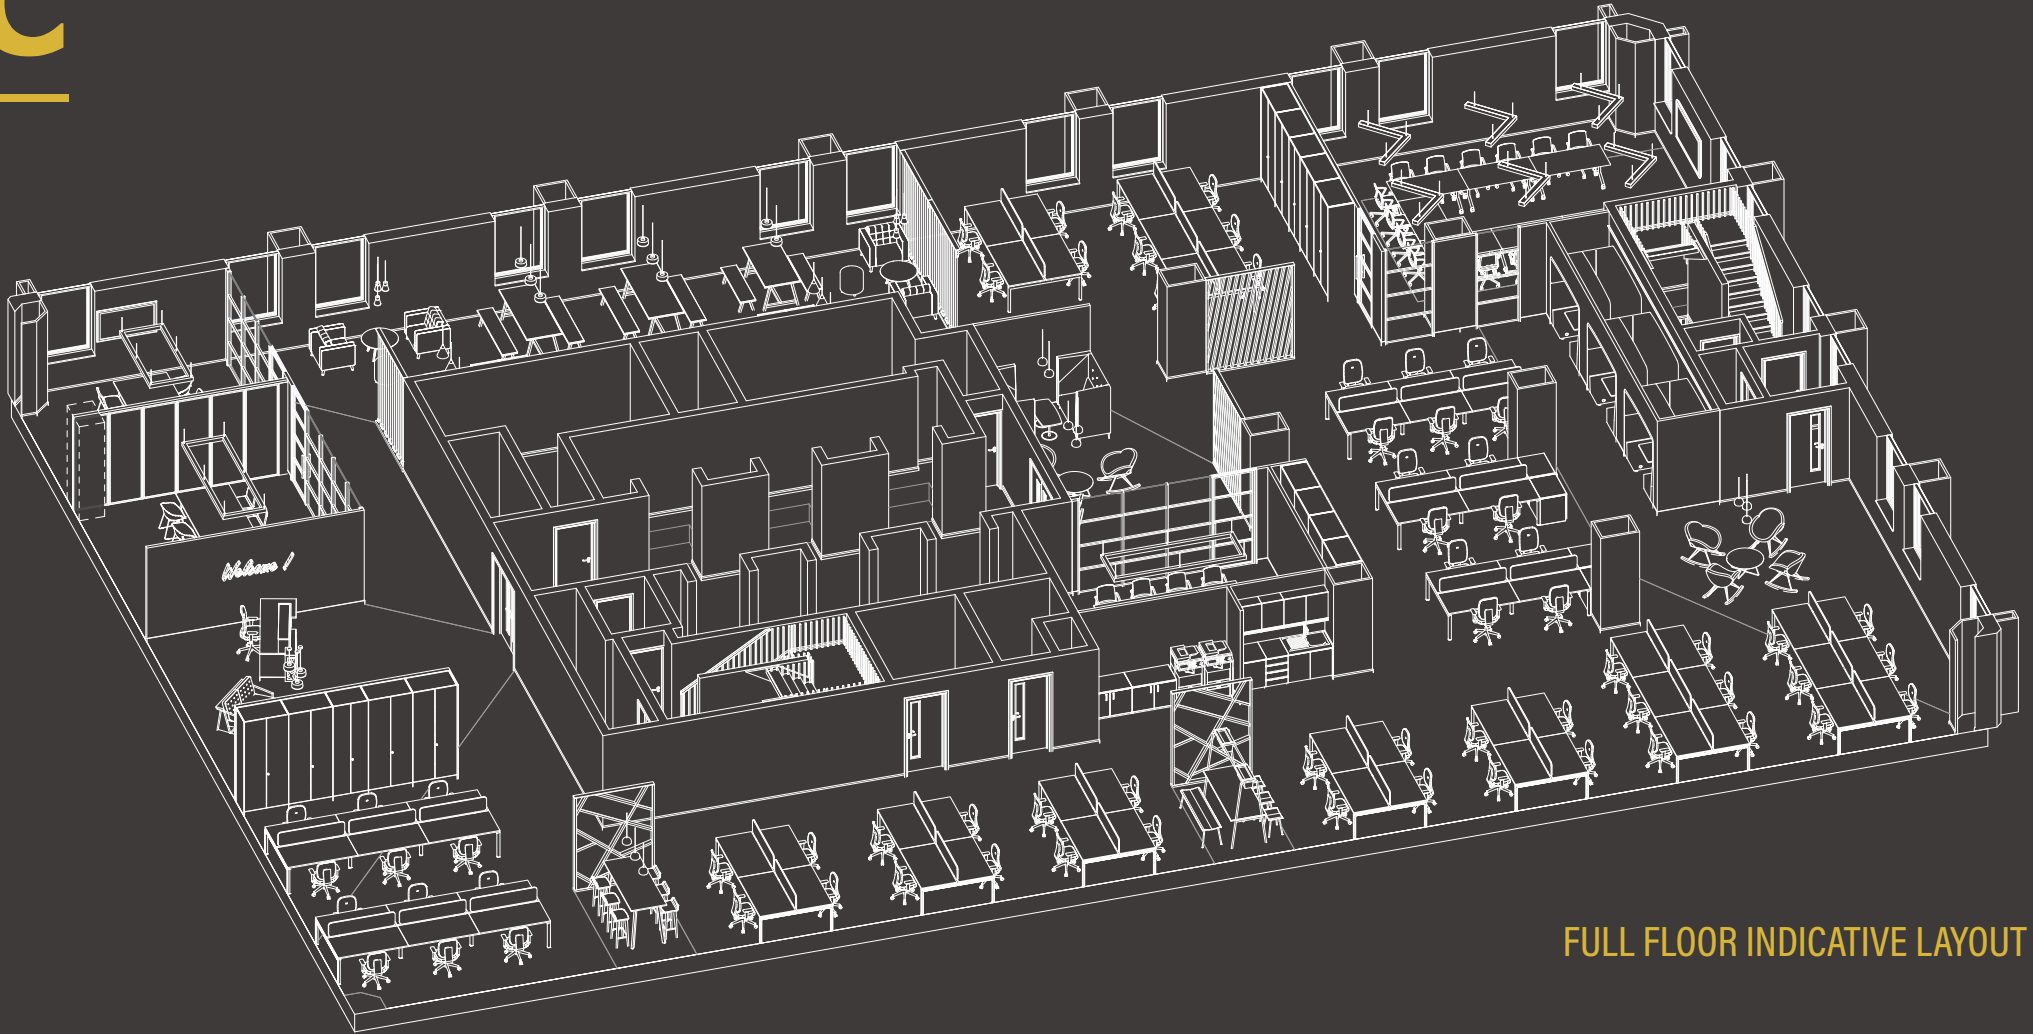

IC

TYPICAL FLOOR

7,674 sq ft (713 sq m)

CASTLEMEAD

BRISTOL

INDICATIVE 'SPLIT' FLOOR

Indicative split floor configuration offering

CASTLEMEAD

BRISTOL

| C |

17TH FLOOR

Available as a whole or in a combination of suites A, B and/or C.

CASTLEMEAD

BRISTOL

FULL FLOOR INDICATIVE LAYOUT

CASTLEMEAD