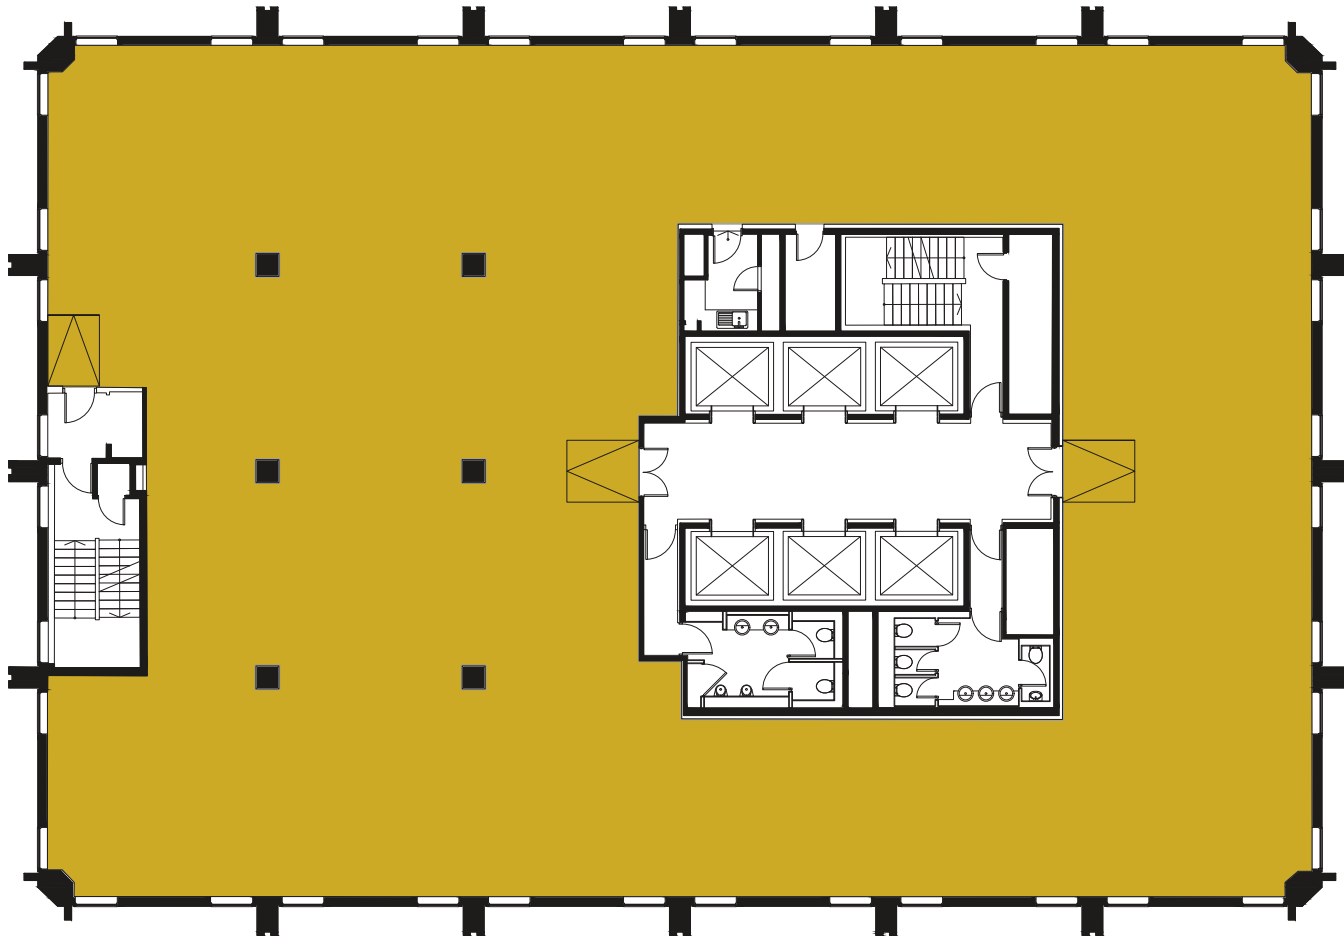

IC

TYPICAL FLOOR

7,674 sq ft (713 sq m)

CASTLEMEAD

BRISTOL

INDICATIVE 'SPLIT' FLOOR

Indicative split floor configuration offering

CASTLEMEAD

BRISTOL

| C |

17TH FLOOR

Available as a whole or in a combination of suites A, B and/or C.

CASTLEMEAD

BRISTOL

FULL FLOOR INDICATIVE LAYOUT

CASTLEMEAD