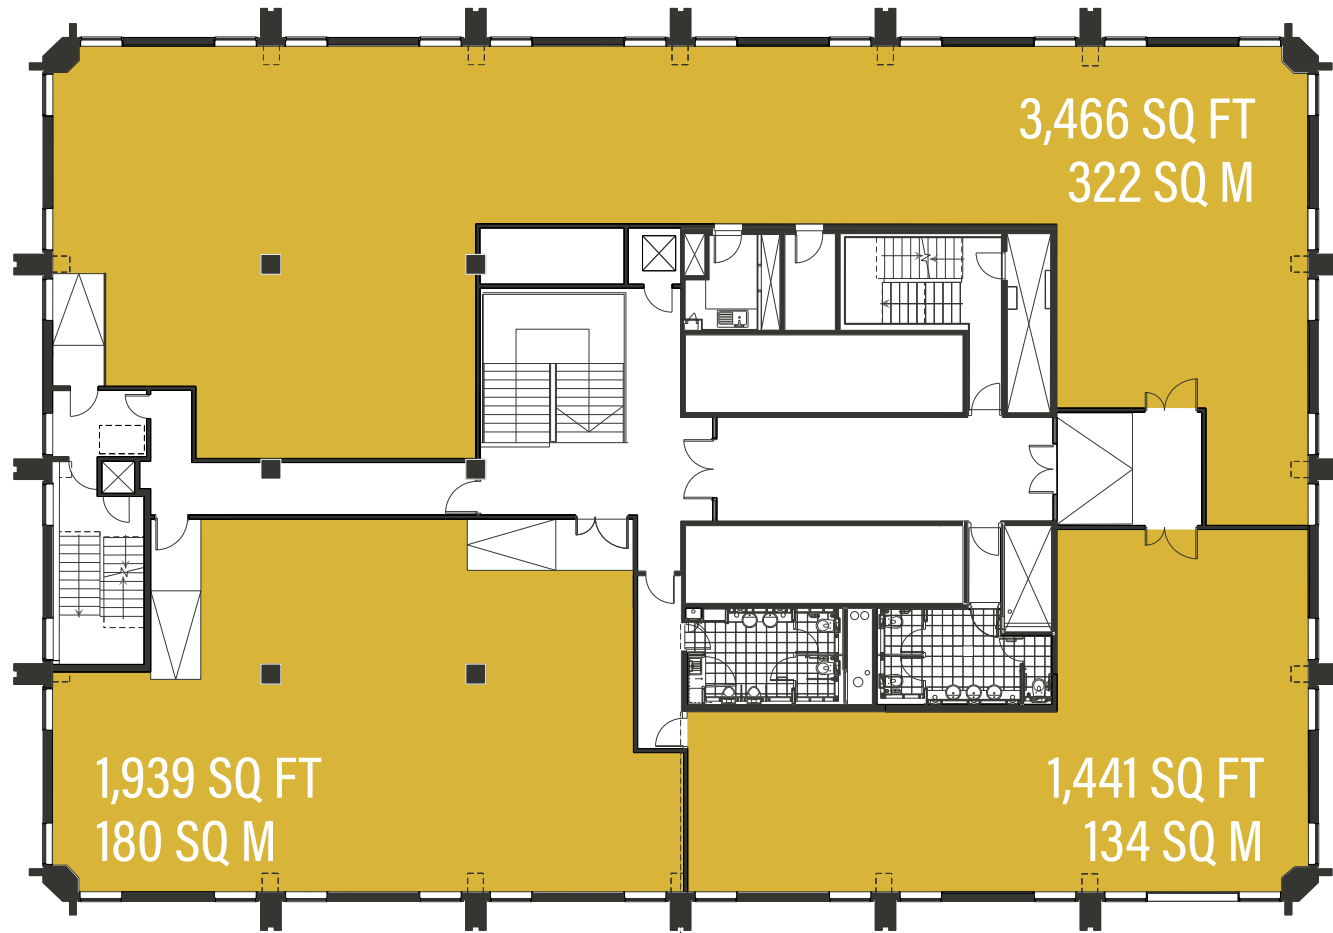

IC

TYPICAL FLOOR

7,674 sq ft (713 sq m)

CASTLEMEAD

BRISTOL

INDICATIVE 'SPLIT' FLOOR

Indicative split floor configuration offering

CASTLEMEAD

BRISTOL

| C |

17TH FLOOR

Available as a whole or in a combination of suites A, B and/or C.

CASTLEMEAD

BRISTOL

FULL FLOOR INDICATIVE LAYOUT

CASTLEMEAD