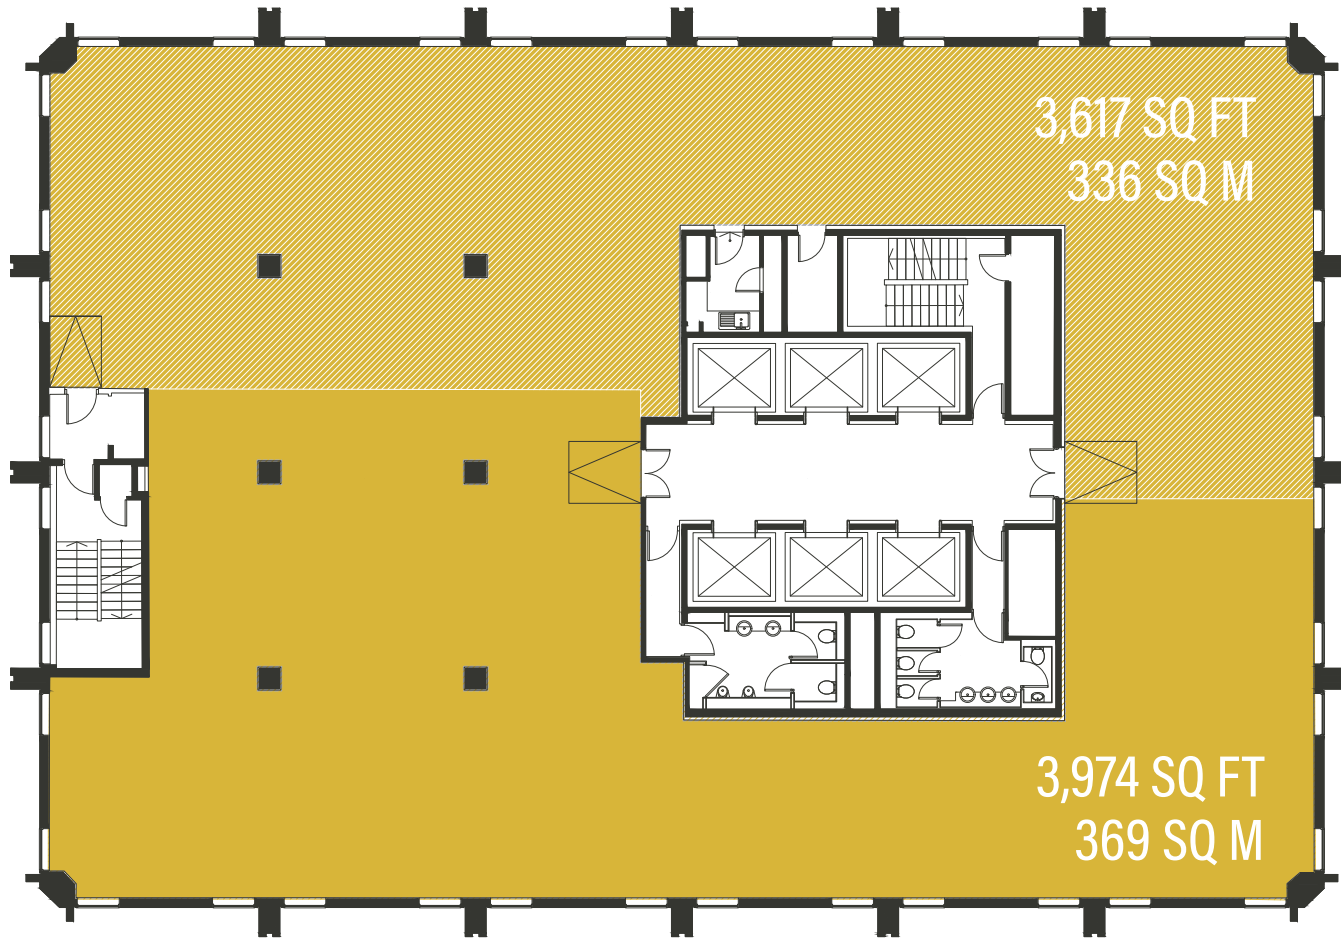

IC

TYPICAL FLOOR

7,674 sq ft (713 sq m)

CASTLEMEAD

BRISTOL

INDICATIVE 'SPLIT' FLOOR

Indicative split floor configuration offering

CASTLEMEAD

BRISTOL

| C |

17TH FLOOR

Available as a whole or in a combination of suites A, B and/or C.

CASTLEMEAD

BRISTOL

FULL FLOOR INDICATIVE LAYOUT

CASTLEMEAD